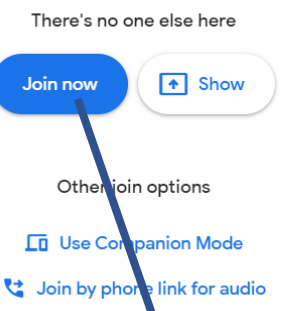

Are you ready to join?