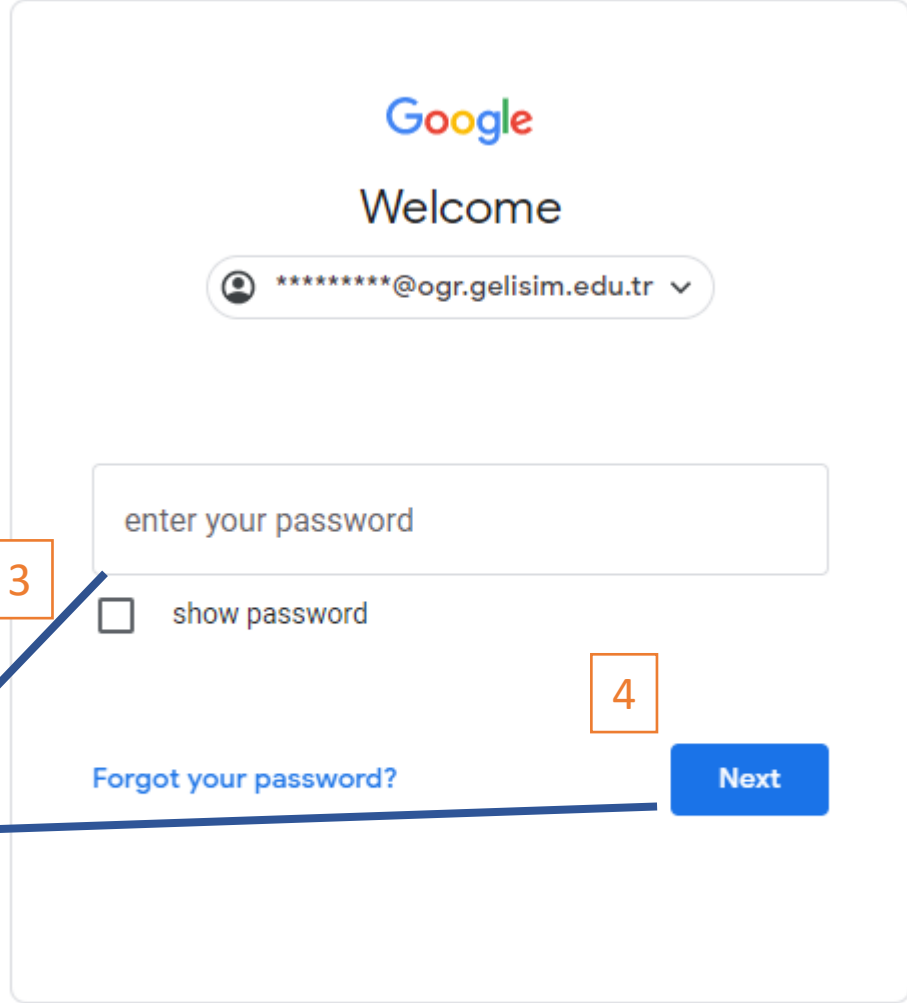

## **JOINING AN ONLINE COURSE THROUGH LMS**

1

2

1. Go to [www.google.com](http://www.google.com)
2. Click "Sign in" button.

Google Search I'm Feeling Lucky

1. Type your student email address
2. Click "Next" button

3. Type your password
4. Click "Next" button

**To learn more about the student email address  
visit <https://bidb.gelisim.edu.tr/en/administrative-content-e-mail-services>**

You can access your online and offline courses through <https://lms.gelisim.edu.tr>